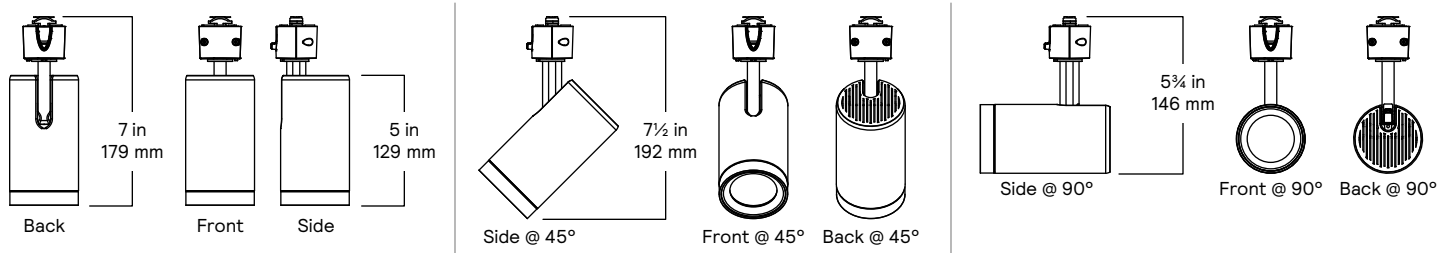

Reflector / Beam Spreads

Aperture ring can hold maximum of 1 piece of media.
Compatible with OmniSpot Small Accessories.

LLM OmniSpot Reflectors	LLMRNS Spot (15.5°) LLMRS Narrow Flood (21°) LLMRNF Medium Flood (27°) LLMRF Flood (38°)
-------------------------	---

7472 OmniSpot Small hex cell louver (matte black only)

Dimensions

Unleash your inner creator

Learn more about this product, scan the QR Code with your smartphone or visit us at:
www.signify.com/en-us/brands/lightolier/3d-printed-lighting/products/crown-series